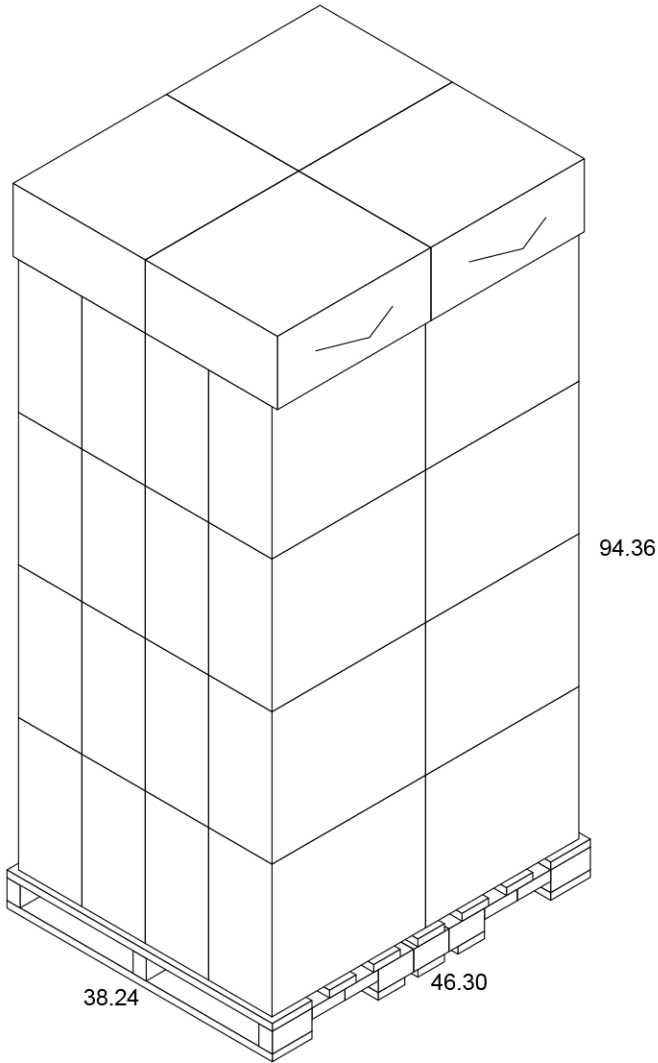

Pallet for C944 (Gloss), M944 (Matte)

44oz Recycled Paper COLD Cup

Pallet View