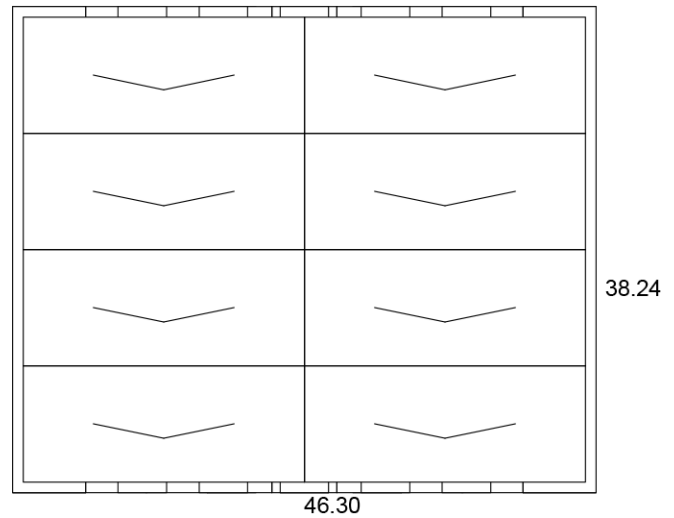

Pallet for C944 (Gloss), M944 (Matte)

44oz Recycled Paper COLD Cup

Pallet View

Top View