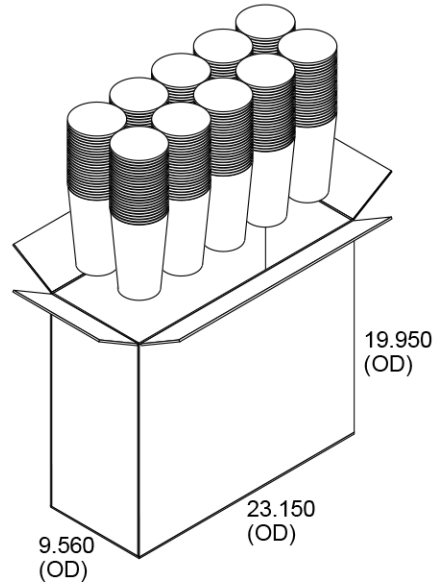

Pallet for C944 (Gloss), M944 (Matte)

44oz Recycled Paper COLD Cup

Pallet View