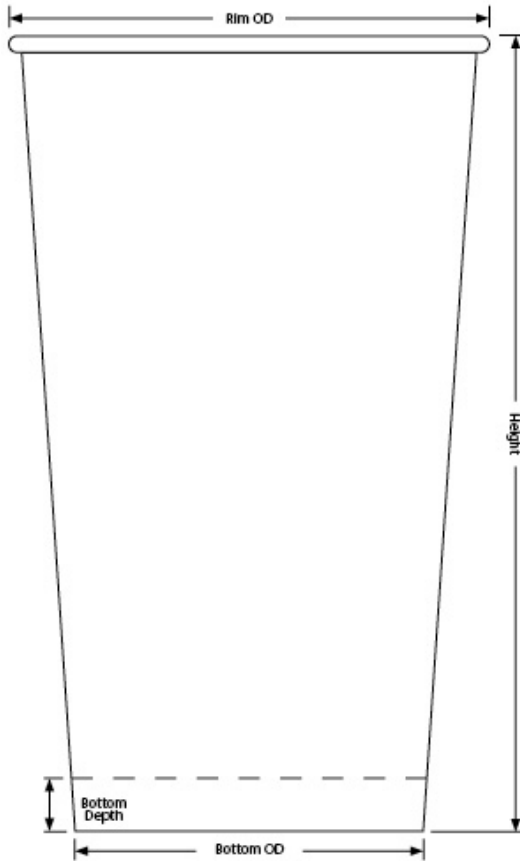

# C944 44oz Drink Cup (44)

44oz Recycled Paper COLD Cup

---

**Capacity:** 43.79oz / 1295.0ml

---

**Material:** 17.5pt Recycled Paper, Poly 2-sides, 35% Sustana  
Envirolife Post-Consumer Recycled Fiber, FSC SFI  
PEFC Certified

---

**Minimum:** 25,000 pieces

---

**Height:** 7.480"  $\pm$ .015

---

**Rim Height:** 0.150"  $\pm$ .010

---

**Rim OD:** 4.525"  $\pm$ .010

---

**Bottom OD:** 3.282"  $\pm$ .010

---

**Bottom Depth:** 0.500"  $\pm$ .010

---

**Shipping:** FOB NV Made in the USA

---

44oz Drink Cup (44) available in [Cold Paper Plastic-Free Clear Plastic](#)

### Deli/Soup Lid

- Black/white thermo-formed
- Vented lid
- Case: 1,000 - 12 lbs