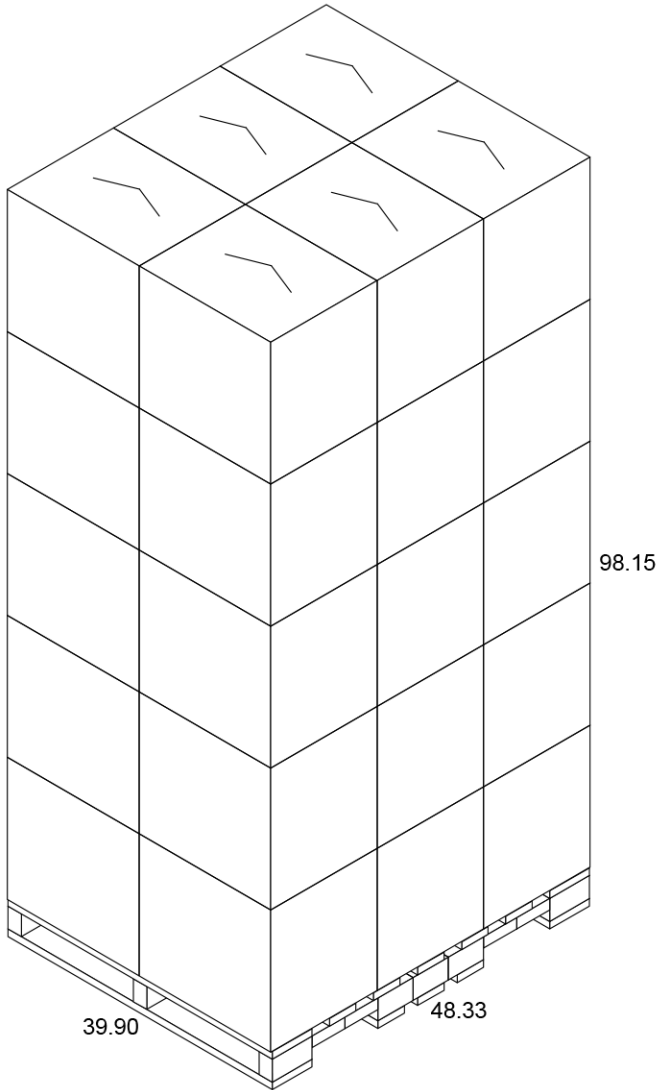

Pallet for C9R2 (Gloss), M9R2 (Matte)

12oz R2 Recycled Paper COLD Container