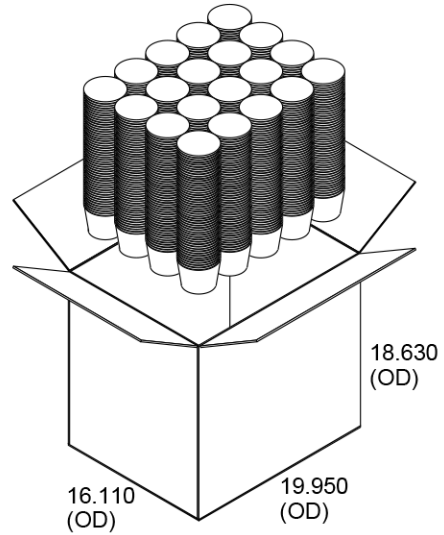

C9R2 12oz Container (R2)

12oz R2 Recycled Paper COLD Container

Capacity: 12.20oz / 360.00ml

Material: 16.5pt Recycled Paper, Poly 2-sides, 35% Sustana
Envirolife Post-Consumer Recycled Fiber, FSC SFI
PEFC Certified

Minimum: 1,000 pieces

Height: 2.815" \pm .015

Rim Height: 0.150" \pm .010

Rim OD: 3.839" \pm .010

Bottom OD: 3.070" \pm .010

Bottom Depth: 0.500" \pm .010

Shipping: FOB NV Made in the USA

12oz Container (R2) available in [Cold Paper](#) [Hot Paper](#)
[Plastic-Free](#)

C9R2 Standard Case Pack Configuration

Box Dimensions: 19.95"x16.11"x19.30"

Box Volume: 3.59 Cubic Feet

Box Weight: 26 lbs

Box Content: 1,000 Pieces

Pallet Dimensions: 40.00"x48.33"x98"

Pallet Weight: 773 lbs

Pallet Content: 28,000 Pieces / 28 Boxes

SEE LID OPTIONS ON LAST PAGE

Pallet for C9R2 (Gloss), M9R2 (Matte)

12oz R2 Recycled Paper COLD Container

Lid Options for C9R2 (Gloss), M9R2 (Matte) 12oz R2 Recycled Paper COLD Container