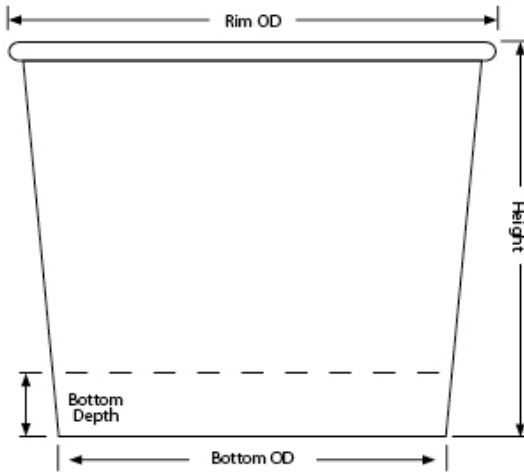

C9R2 12oz Container (R2)

12oz R2 Recycled Paper COLD Container

Capacity: 12.20oz / 360.00ml

Material: 16.5pt Recycled Paper, Poly 2-sides, 35% Sustana
Envirolife Post-Consumer Recycled Fiber, FSC SFI
PEFC Certified

Minimum: 1,000 pieces

Height: 2.815" \pm .015

Rim Height: 0.150" \pm .010

Rim OD: 3.839" \pm .010

Bottom OD: 3.070" \pm .010

Bottom Depth: 0.500" \pm .010

Shipping: FOB NV Made in the USA

12oz Container (R2) available in [Cold Paper](#) [Hot Paper](#)
[Plastic-Free](#)

C9R2 Standard Case Pack Configuration

Box Dimensions: 19.95"x16.11"x19.30"

Box Volume: 3.59 Cubic Feet

Box Weight: 26 lbs

Box Content: 1,000 Pieces

Pallet Dimensions: 40.00"x48.33"x98"

Pallet Weight: 773 lbs