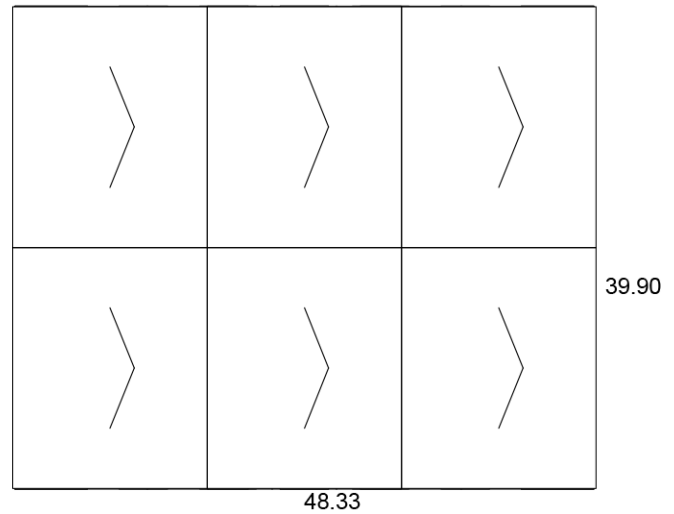

Pallet for C9R2 (Gloss), M9R2 (Matte)

12oz R2 Recycled Paper COLD Container