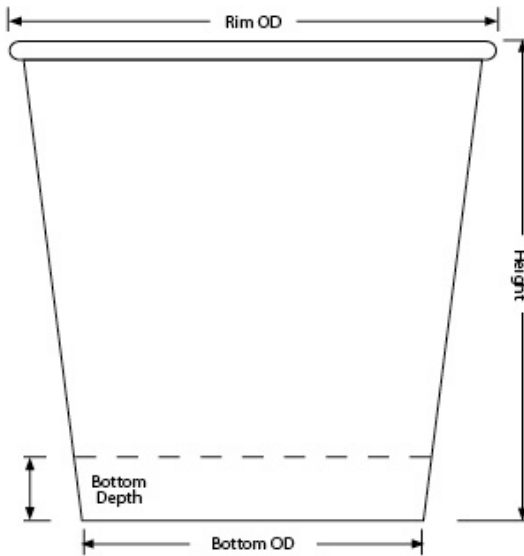

C9R4 14oz Container (R4)

14oz R4 - Recycled Paper COLD Container

Capacity: 14.64oz / 433.00ml

Material: 16.5pt Recycled Paper, Poly 2-sides, 35% Sustana
EnviroLife Post-Consumer Recycled Fiber, FSC SFI
PEFC Certified

Minimum: 1,800 pieces

Height: 3.780" \pm .015

Rim Height: 0.150" \pm .010

Rim OD: 3.839" \pm .010

Bottom OD: 2.698" \pm .010

Bottom Depth: 0.472" \pm .010

Shipping: FOB NV Made in the USA

14oz Container (R4) available in [Cold Paper Plastic-Free](#)

C9R4 Standard Case Pack Configuration

Box Dimensions: 19.70"x15.86"x25.13"

Box Volume: 4.54 Cubic Feet

Box Weight: 29 lbs

Box Content: 900 Pieces

Pallet Dimensions: 40.00"x48.00"x96"

Pallet Weight: 625 lbs

Pallet Content: 18,000 Pieces / 20 Boxes

Deli/Soup Lid

- Black/white thermo-formed
- Vented lid
- Case: 1,000 - 8 lbs