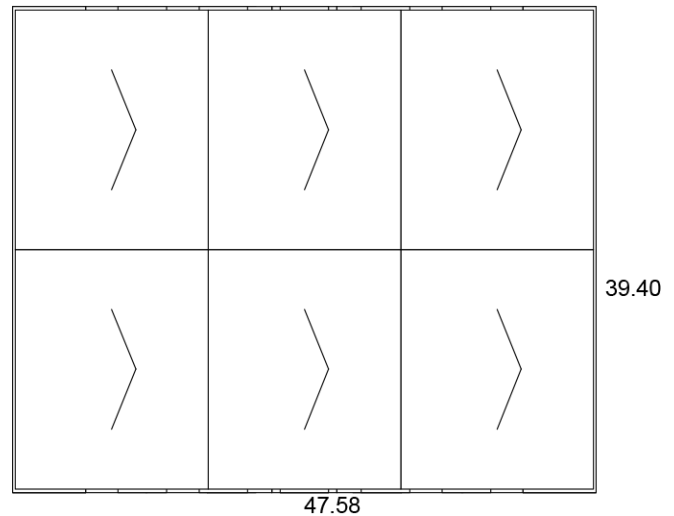

Pallet for C9R4 (Gloss), M9R4 (Matte)

14oz R4 - Recycled Paper COLD Container