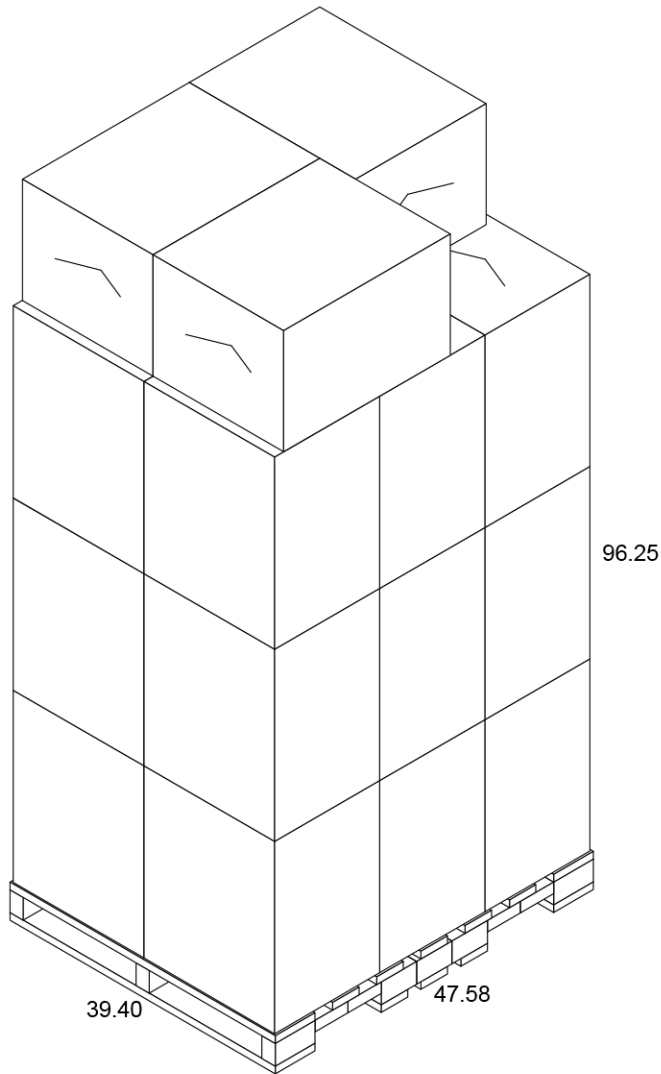

Pallet for C9R4 (Gloss), M9R4 (Matte)

14oz R4 - Recycled Paper COLD Container