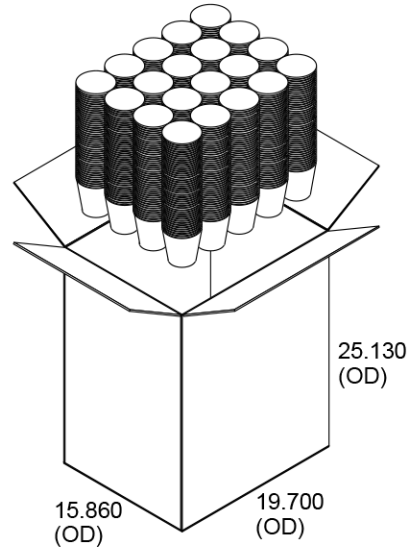

Pallet for C9R4 (Gloss), M9R4 (Matte)

14oz R4 - Recycled Paper COLD Container