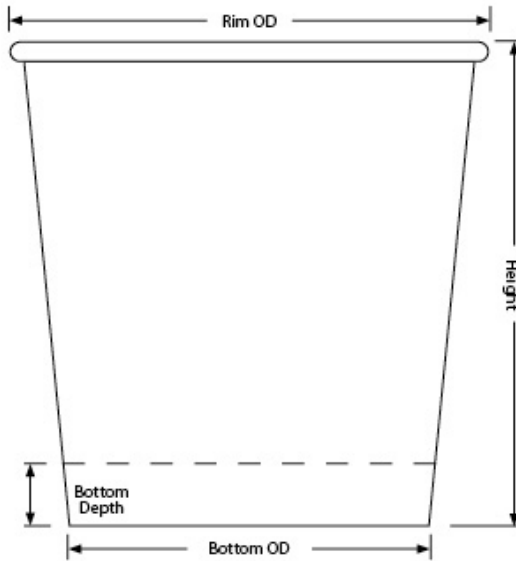

C9R6 Pint 16oz Container (R6)

16oz PINT-R6 Recycled Paper COLD Container

Capacity: 16.10oz / 476.00ml

Material: 16.5pt Recycled Paper, Poly 2-sides, 35% Sustana
Envirolife Post-Consumer Recycled Fiber, FSC SFI
PEFC Certified

Minimum: 1,000 pieces

Height: 3.885" \pm .015

Rim Height: 0.150" \pm .010

Rim OD: 3.839" \pm .010

Bottom OD: 2.889" \pm .010

Bottom Depth: 0.400" \pm .010

Shipping: FOB NV Made in the USA

Pint 16oz Container (R6) available in [Cold Paper](#) [Hot Paper](#)
[Plastic-Free](#)

C9R6 Standard Case Pack Configuration

Box Dimensions: 19.70"x15.86"x23.83"

Box Volume: 4.31 Cubic Feet

Box Weight: 34 lbs

Box Content: 1,000 Pieces

Pallet Dimensions: 40.00"x48.00"x92"

Pallet Weight: 793 lbs

Deli/Soup Lid

- Black/white thermo-formed
- Vented lid
- Case: 1,000 - 8 lbs