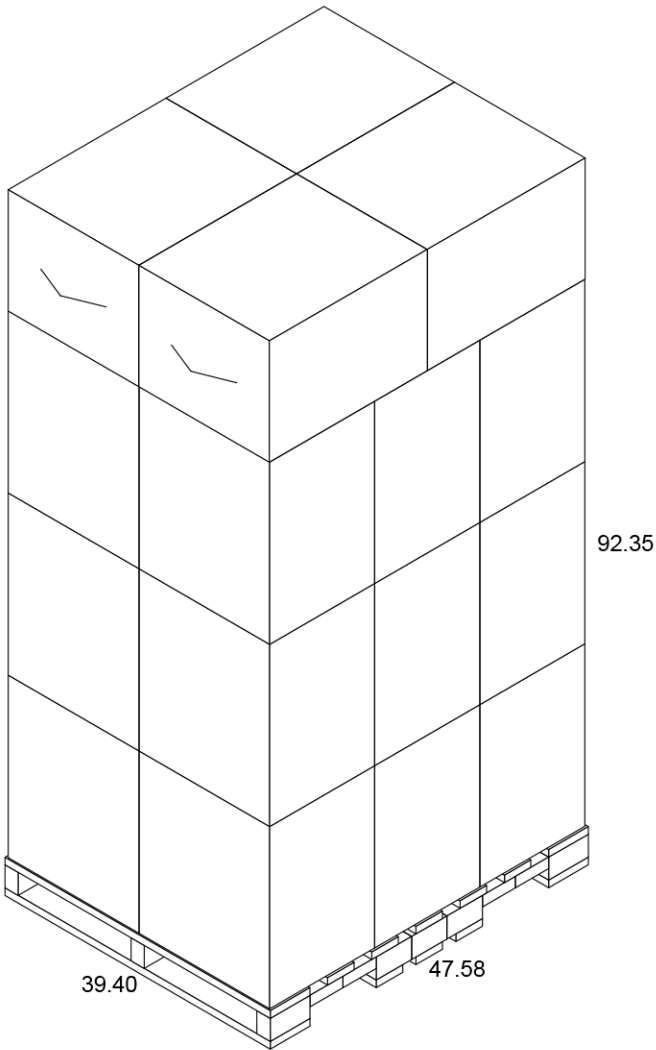

Pallet for C9R6 (Gloss), M9R6 (Matte)

16oz PINT-R6 Recycled Paper COLD Container