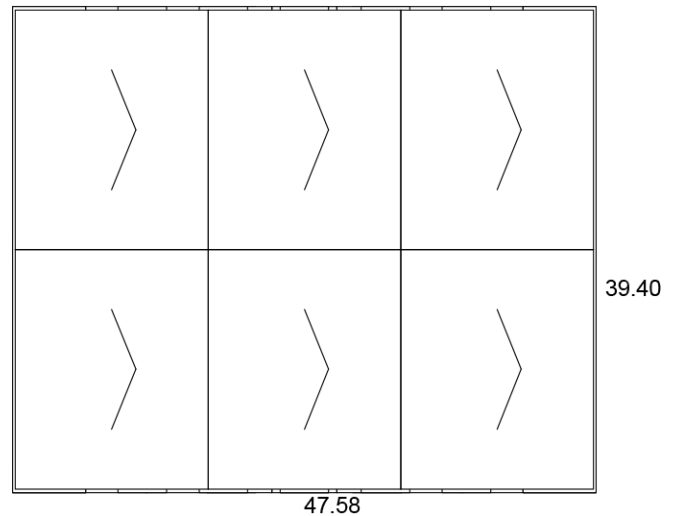

Pallet for C9R6 (Gloss), M9R6 (Matte)

16oz PINT-R6 Recycled Paper COLD Container