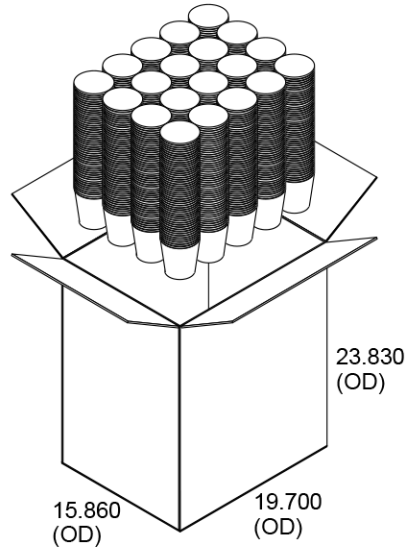

C9R6 Pint 16oz Container (R6)

16oz PINT-R6 Recycled Paper COLD Container

Capacity: 16.10oz / 476.00ml

Material: 16.5pt Recycled Paper, Poly 2-sides, 35% Sustana
Envirolife Post-Consumer Recycled Fiber, FSC SFI
PEFC Certified

Minimum: 1,000 pieces

Height: 3.885" \pm .015

Rim Height: 0.150" \pm .010

Rim OD: 3.839" \pm .010

Bottom OD: 2.889" \pm .010

Bottom Depth: 0.400" \pm .010

Shipping: FOB NV Made in the USA

Pint 16oz Container (R6) available in [Cold Paper](#) [Hot Paper](#)
[Plastic-Free](#)

C9R6 Standard Case Pack Configuration

Box Dimensions: 19.70"x15.86"x23.83"

Box Volume: 4.31 Cubic Feet

Box Weight: 34 lbs

Box Content: 1,000 Pieces

Pallet Dimensions: 40.00"x48.00"x92"

Pallet Weight: 793 lbs

Pallet Content: 22,000 Pieces / 22 Boxes

SEE LID OPTIONS ON LAST PAGE

Pallet for C9R6 (Gloss), M9R6 (Matte)

16oz PINT-R6 Recycled Paper COLD Container

Lid Options for C9R6 (Gloss), M9R6 (Matte)

16oz PINT-R6 Recycled Paper COLD Container