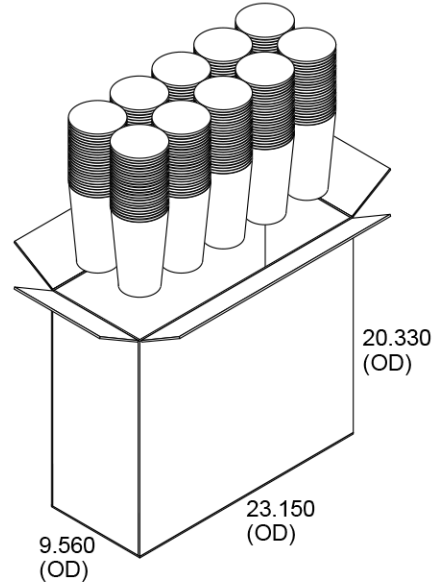

Pallet for F244

44oz Reusable, Recyclable Cup - Clear

Pallet View