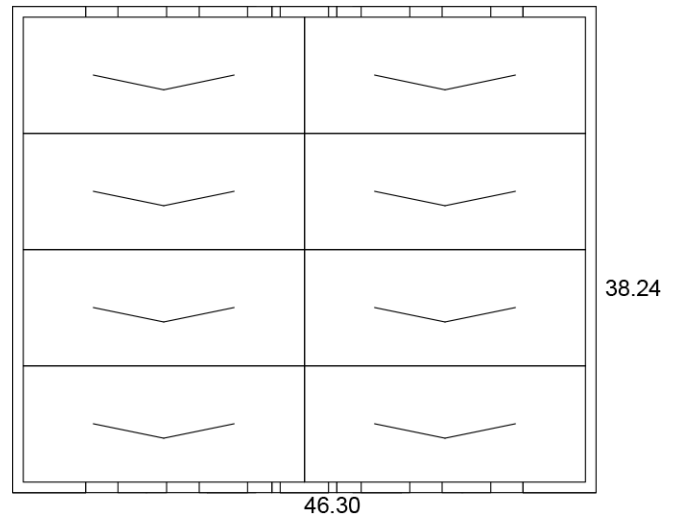

Pallet for F244

44oz Reusable, Recyclable Cup - Clear

Pallet View

Top View