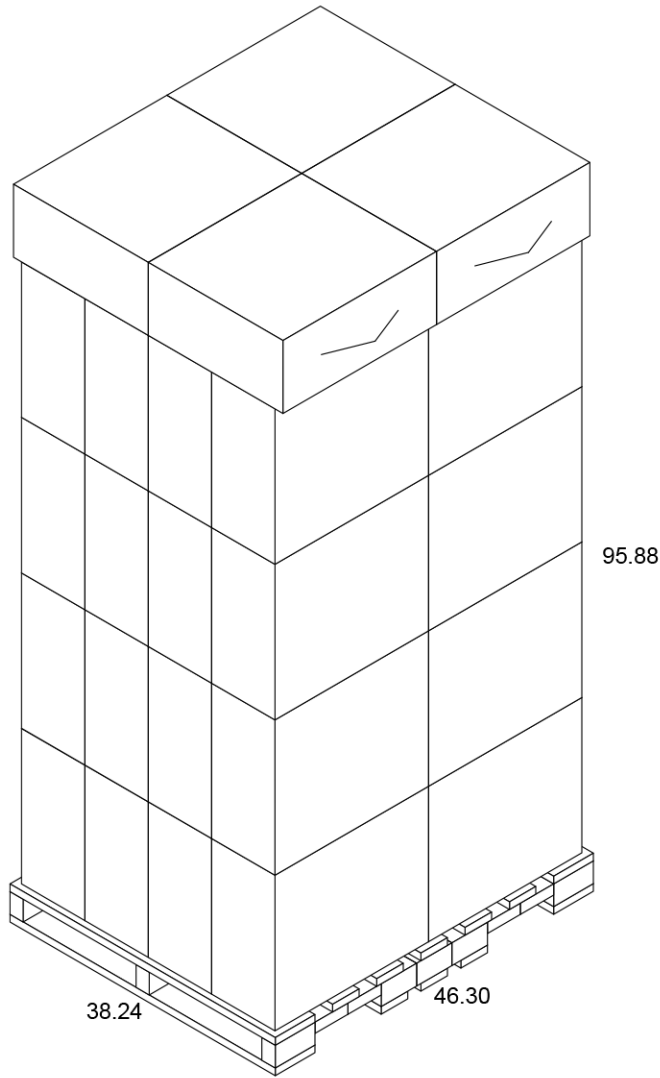

Pallet for F244

44oz Reusable, Recyclable Cup - Clear

Pallet View