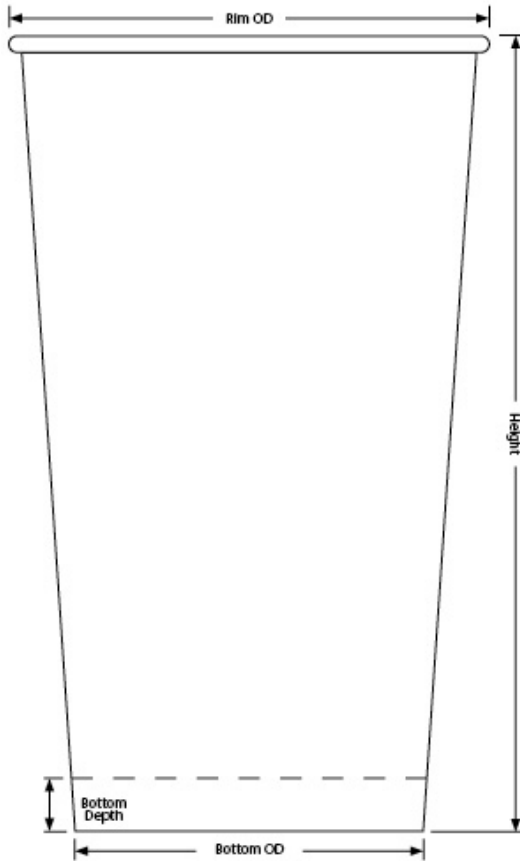

# F244 44oz Drink Cup (44)

44oz Reusable, Recyclable Cup - Clear

---

**Capacity:** 43.79oz / 1295.0ml

---

**Material:** 19mil Recyclable Clear Polypropylene

---

**Minimum:** 25,000 pieces

---

**Height:** 7.480"  $\pm$ .015

---

**Rim Height:** 0.170"  $\pm$ .010

---

**Rim OD:** 4.525"  $\pm$ .010

---

**Bottom OD:** 3.282"  $\pm$ .010

## F244 Standard Case Pack Configuration

Box Dimensions: 23.15"x9.56"x20.33"

Box Volume: 2.60 Cubic Feet

Box Weight: 21 lbs

Box Content: 250 Pieces

Pallet Dimensions: 40.00"x48.00"x96"

Pallet Weight: 801 lbs

### Deli/Soup Lid

- Black/white thermo-formed
- Vented lid
- Case: 1,000 - 12 lbs