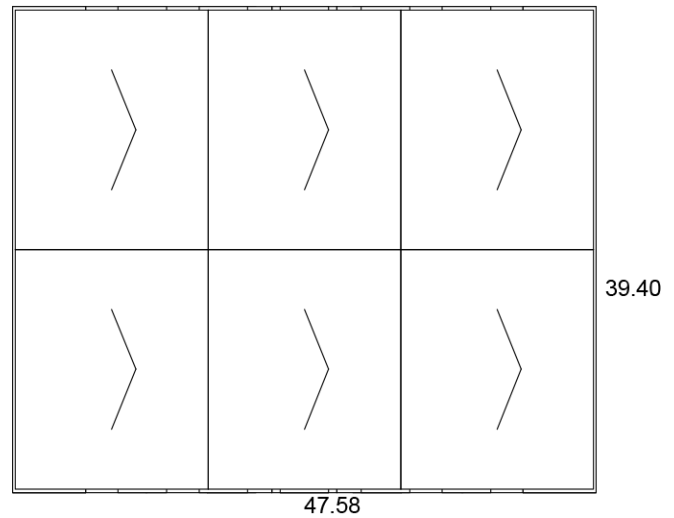

Pallet for MN22 (Matte)

22oz VANISH Plastic-FREE Paper Cup

Pallet View

Top View