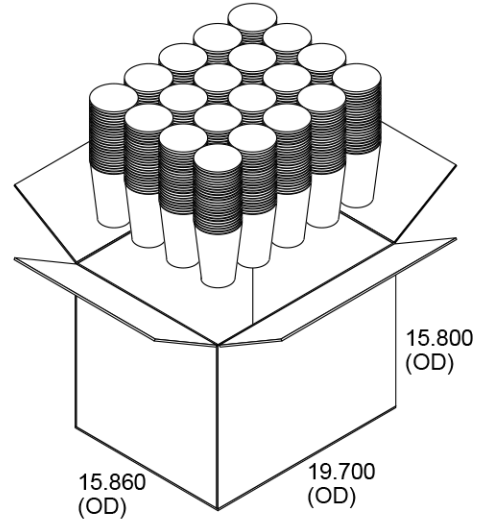

Pallet for MN22 (Matte)

22oz VANISH Plastic-FREE Paper Cup

Pallet View