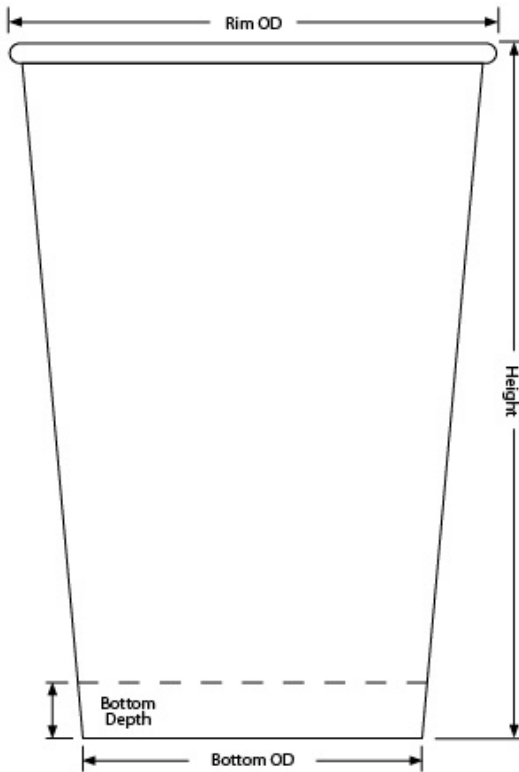

Capacity: 0.00oz / 650.60ml

Material: 16.7pt Bio Natura Plastic-FREE, Compostable, Recyclable Paper PEFC Certified

---

Minimum: 2,000 pieces

Height: 5.552" ±.015

Rim Height: 0.150" ±.010

Rim OD: 3.839" ±.010

Bottom OD: 2.665" ±.010

Bottom Depth: 0.414" ±.010

Shipping: FOB NV Made in the USA

22oz Drink Cup (22) available in [Double-Poly Paper](#)
[Plastic-Free Paper](#) [Clear Plastic](#)

MN22 Standard Case Pack Configuration

Box Dimensions: 19.70"x15.86"x15.80"

Box Volume: 2.86 Cubic Feet

Box Weight: 20 lbs

Box Content: 500 Pieces

Pallet Dimensions: 40.00"x48.00"x84"

Pallet Weight: 645 lbs

Pallet Content: 15,000 Pieces / 30 Boxes

SEE LID OPTIONS ON LAST PAGE