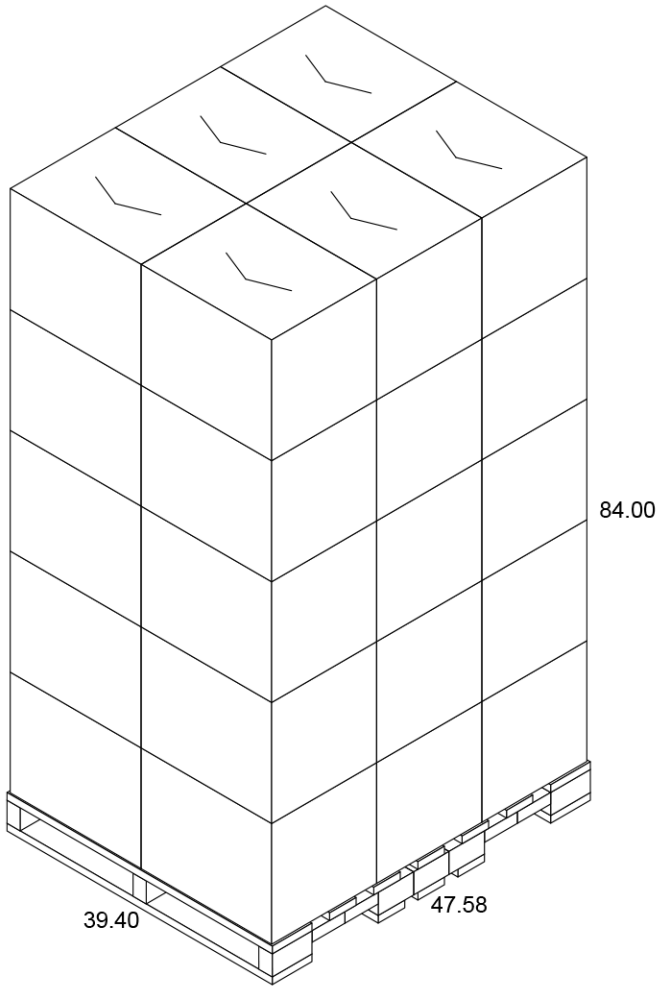

Pallet for MN22 (Matte)

22oz VANISH Plastic-FREE Paper Cup

Pallet View