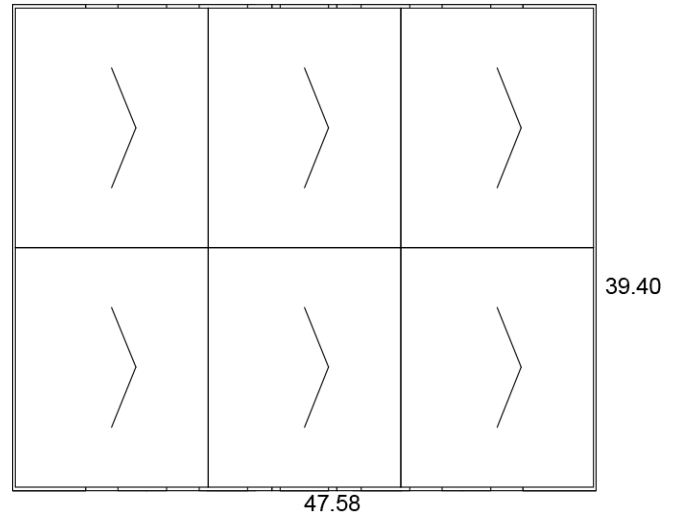

Pallet for MNR6 (Matte)

16oz Pint-R6 VANISH Plastic-FREE Paper Cntr