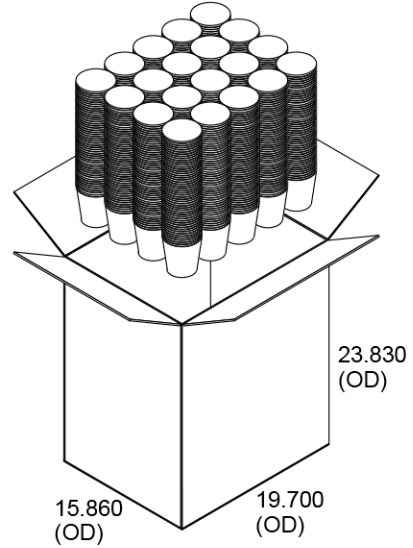

Pallet for MNR6 (Matte)

16oz Pint-R6 VANISH Plastic-FREE Paper Cntr