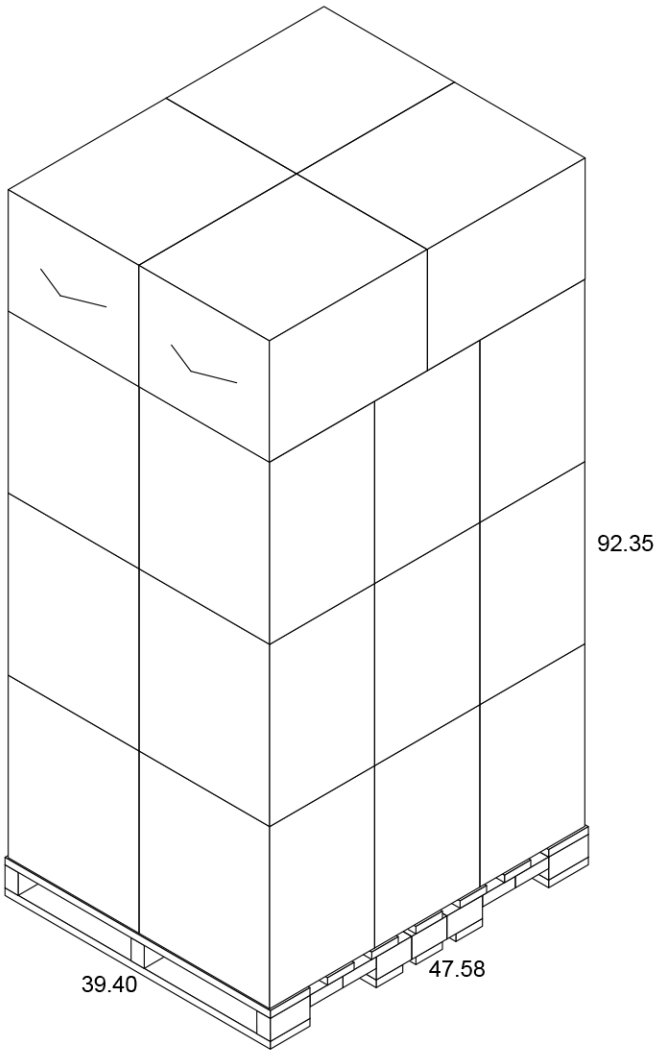

Pallet for MNR6 (Matte)

16oz Pint-R6 VANISH Plastic-FREE Paper Cntr