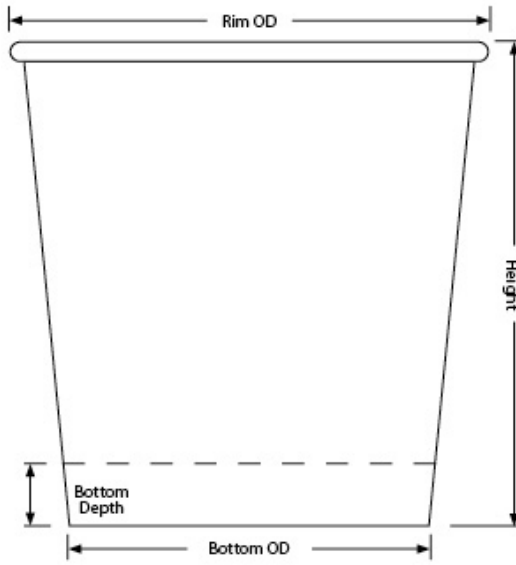

MNR6 Pint 16oz Container (R6)

16oz Pint-R6 VANISH Plastic-FREE Paper Cntr

Capacity: 16.10oz / 476.00ml

Material: 16.7pt Bio Natura Plastic-FREE, Compostable, Recyclable Paper PEFC Certified

Minimum: 2,000 pieces

Height: 3.885" \pm .015

Rim Height: 0.150" \pm .010

Rim OD: 3.839" \pm .010

Bottom OD: 2.889" \pm .010

Bottom Depth: 0.400" \pm .010

Shipping: FOB NV Made in the USA

Pint 16oz Container (R6) available in [Double-Poly Paper](#) [Single-Poly Paper](#) [Plastic-Free Paper](#)

MNR6 Standard Case Pack Configuration

Box Dimensions: 19.70"x15.86"x23.83"

Box Volume: 4.31 Cubic Feet

Box Weight: 34 lbs

Box Content: 1,000 Pieces

Pallet Dimensions: 40.00"x48.00"x92"

Pallet Weight: 793 lbs

Deli/Soup Lid

- Black/white thermo-formed
- Vented lid
- Case: 1,000 - 8 lbs