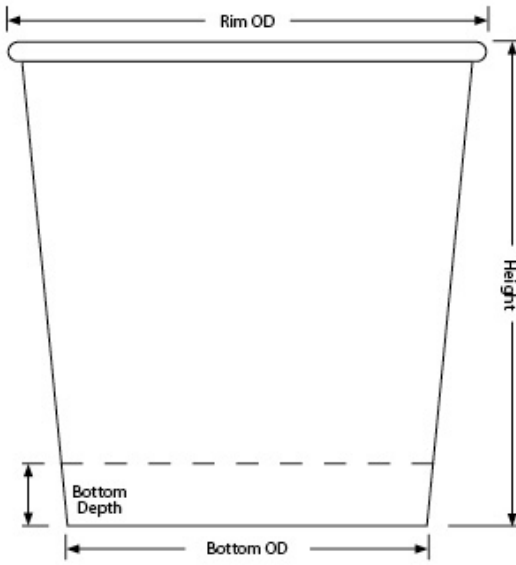

MNR6 Pint 16oz Container (R6)

16oz Pint-R6 VANISH Plastic-FREE Paper Cntr

Capacity: 16.10oz / 476.00ml

Material: 16.7pt Bio Natura Plastic-FREE, Compostable, Recyclable Paper PEFC Certified

Minimum: 1,000 pieces

Height: 3.885" \pm .015

Rim Height: 0.150" \pm .010

Rim OD: 3.839" \pm .010

Bottom OD: 2.889" \pm .010

Bottom Depth: 0.400" \pm .010

Shipping: FOB NV Made in the USA

Pint 16oz Container (R6) available in [Cold Paper](#) [Hot Paper](#) [Plastic-Free](#)

MNR6 Standard Case Pack Configuration

Box Dimensions: 19.70"x15.86"x23.83"

Box Volume: 4.31 Cubic Feet

Box Weight: 34 lbs

Box Content: 1,000 Pieces

Pallet Dimensions: 40.00"x48.00"x92"

Pallet Weight: 793 lbs

Deli/Soup Lid

- Black/white thermo-formed
- Vented lid
- Case: 1,000 - 8 lbs