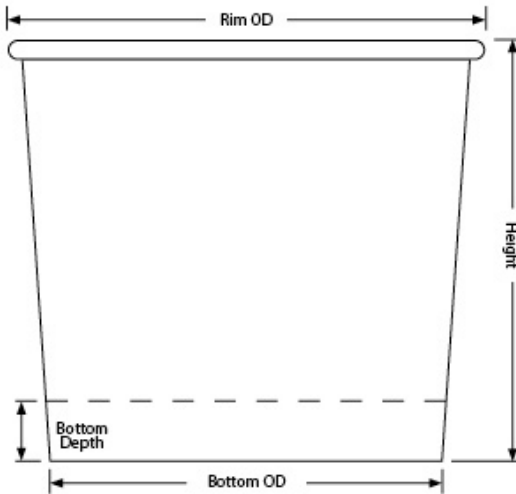

Capacity: 16.25oz / 481.00ml

Material: 19mil Recyclable White Polypropylene

Minimum: 5,000 pieces

Height: 3.518" $\pm$ .015

Rim Height: 0.170" $\pm$ .010

Rim OD: 3.982" $\pm$ .010

Bottom OD: 3.282" $\pm$ .010

Bottom Depth: 0.500" $\pm$ .010

Shipping: FOB NV Made in the USA

Short 16oz Container (T6) available in [Cold Paper](#) [Hot Paper](#) [Plastic-Free](#) [Clear Plastic](#) [White Plastic](#)

W2T6 Standard Case Pack Configuration

Box Dimensions: 20.15"x16.20"x16.38"

Box Volume: 3.09 Cubic Feet

Box Weight: 23 lbs

Box Content: 500 Pieces

Pallet Dimensions: 40.30"x48.60"x87"

Pallet Weight: 735 lbs

Pallet Content: 15,000 Pieces / 30 Boxes

SEE LID OPTIONS ON LAST PAGE