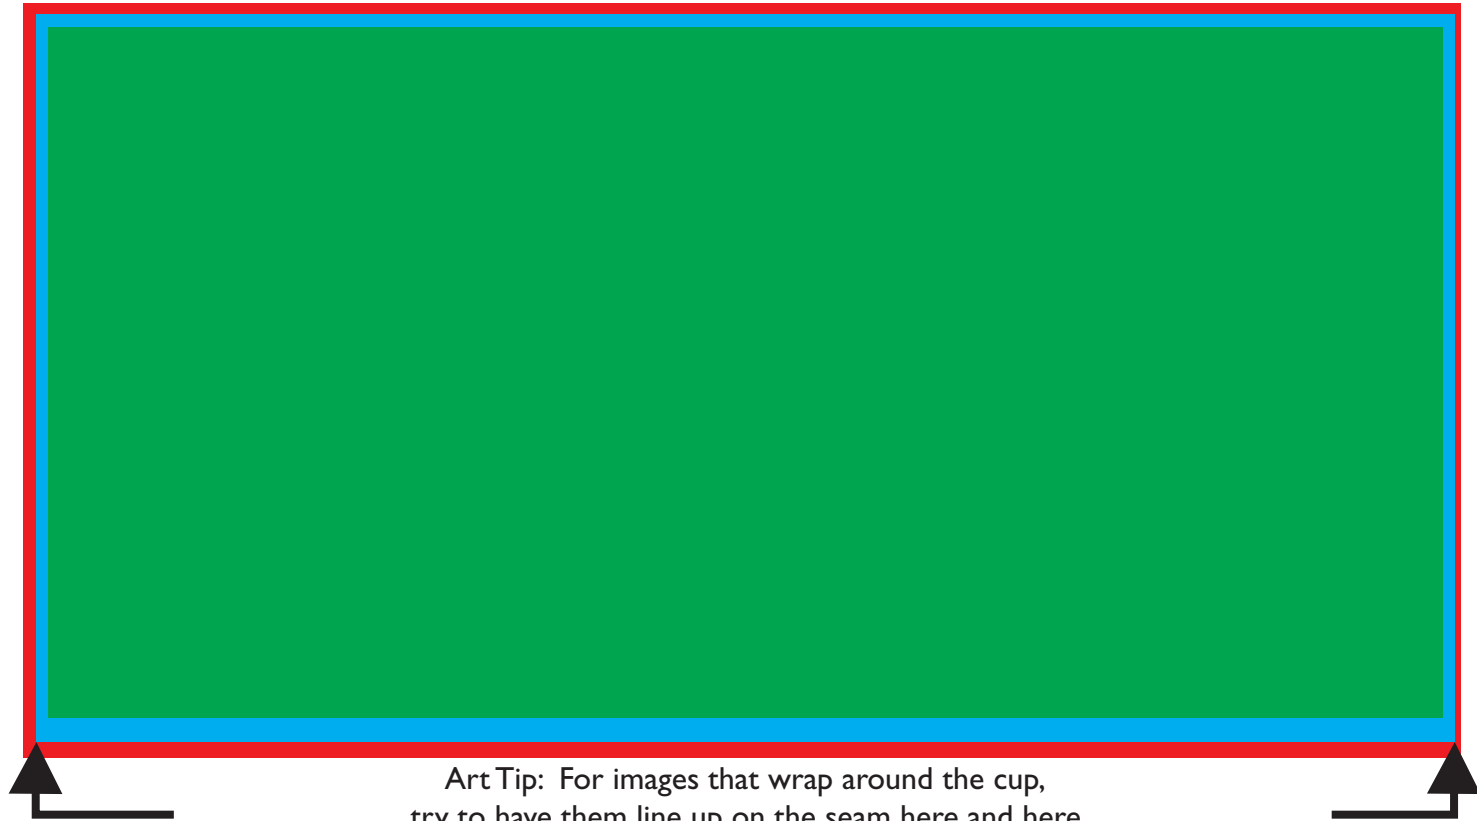

Art Template for Paper 16 oz. DoubleWall Visually Stunning Plastic or Paper cup.

Green area is your live print area, all critical text or images need to be within this box.
Blue area + Green area is the total area that will print and be visible on your cup.
Red area represents required bleed.
Finished art size including bleed should be 7.49" x 3.93".

Common art layouts.

Art Tip: For images that wrap around the cup,
try to have them line up on the seam here and here.